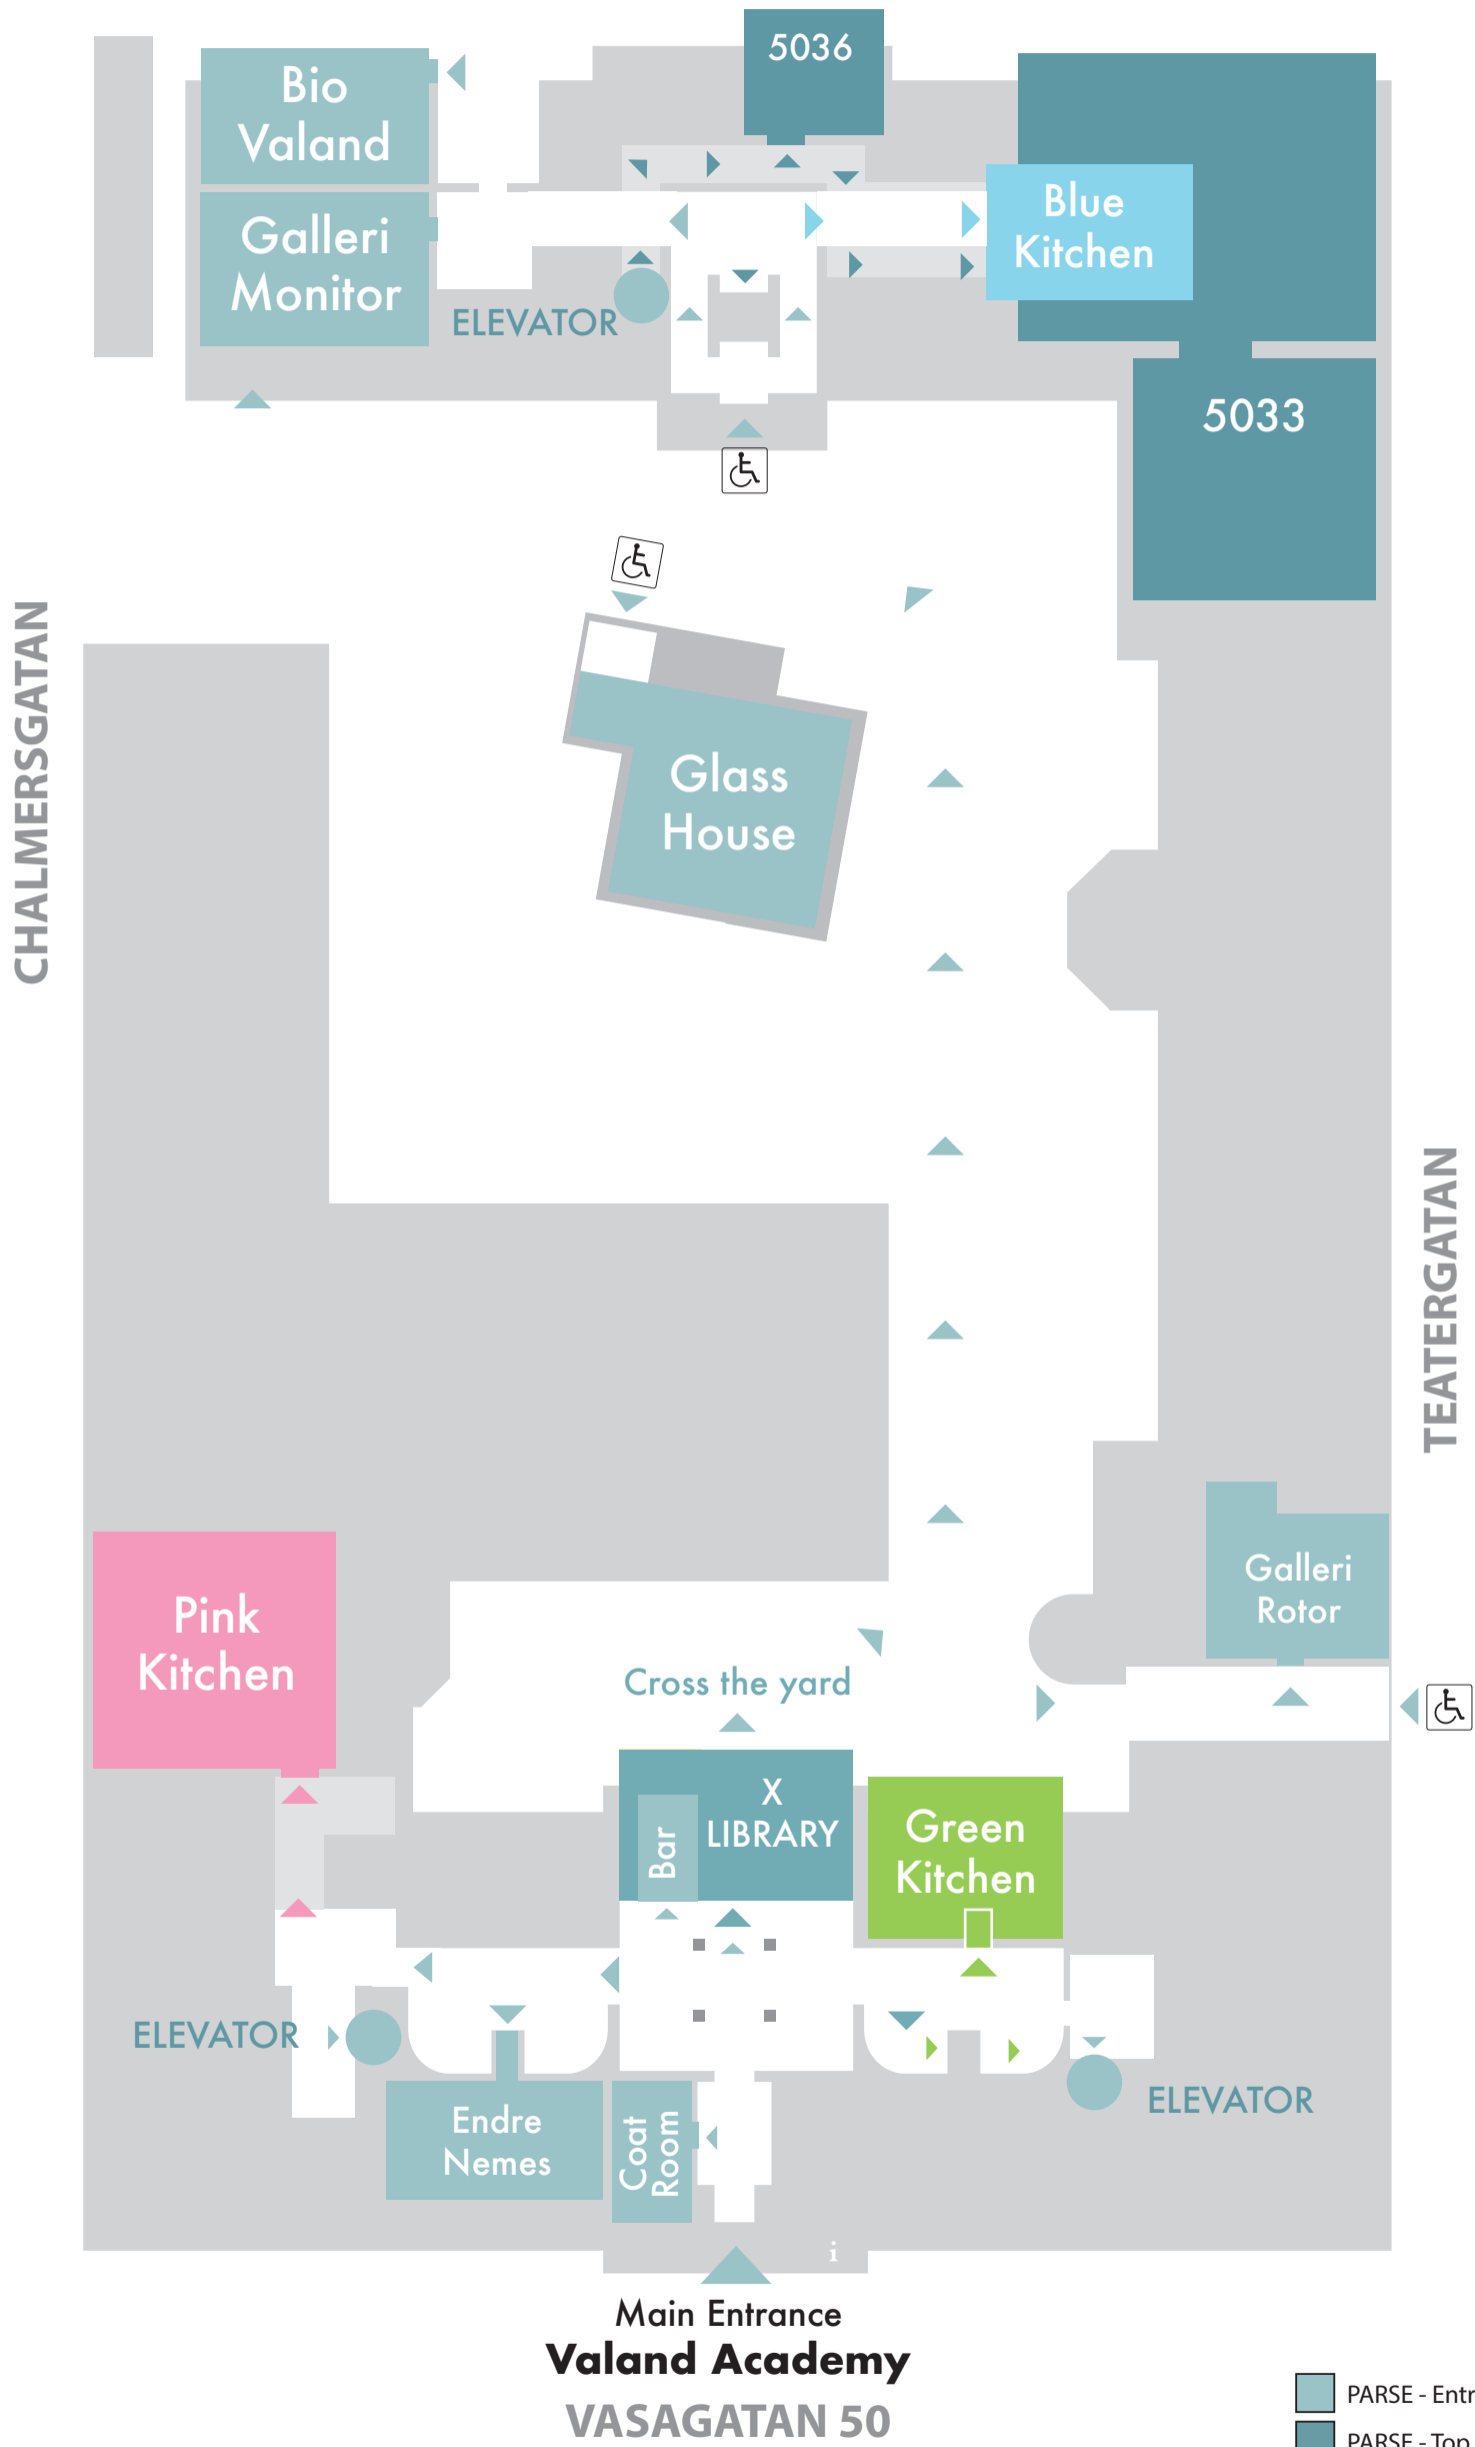

STORGATAN 43

- PARSE - Entrance Floor
- PARSE - Top Floor (Storgatan 43)
- Green Kitchen (One floor up)
- Pink Kitchen (half floor up)
- Blue Kitchen (Entrance Floor)

CHALMERSGATAN 4

TEATERGATAN

Main Entrance

HDK

KRISTINELUND SGATAN 6-8