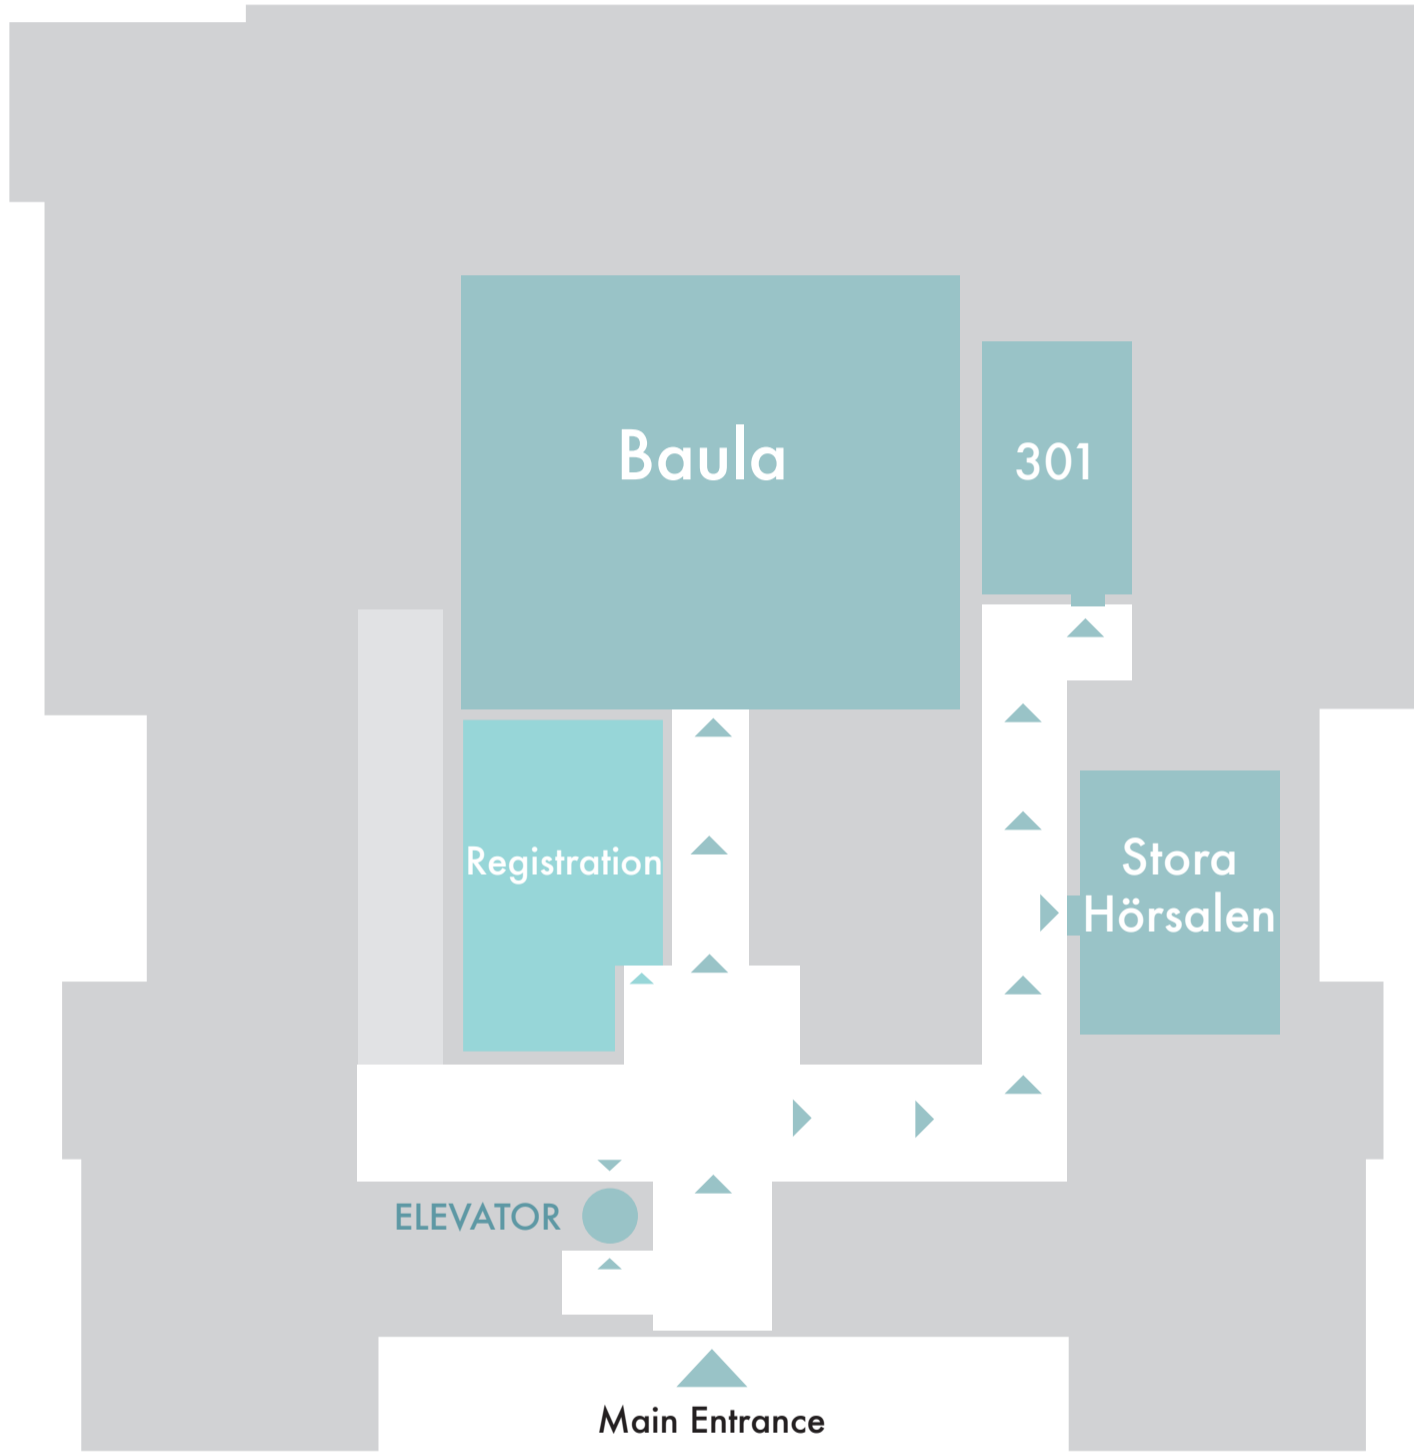

STORGATAN 43

- PARSE - Entrance Floor
- PARSE - Top Floor (Storgatan 43)
- Green Kitchen (One floor up)
- Pink Kitchen (half floor up)
- Blue Kitchen (Entrance Floor)

CHALMERSGATAN 4

TEATERGATAN

Main Entrance

HDK

KRISTINELUND SGATAN 6-8